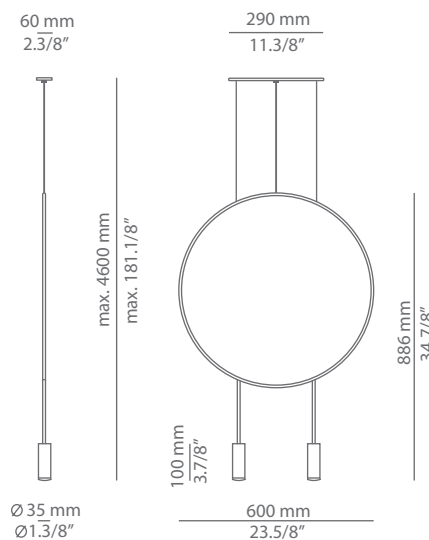

Pictures above might not show the specified dimensions or material. They are for illustration purposes only.

Ordering information

Code	Lamp	Canopy	Finish body	Finish head
T-3636S-W	LED 2x6,2W (led included) (2700K / Ang 45° / >90 CRI / 350mA) 230V / Typ* 2x725 lumens / Dimmable Triac	26 BLK Black 71 WH White	26 BLK Black 71 WH White CUSTOM	26 BLK Black 61 S GLD Satin Gold 71 WH White CUSTOM
T-3636S-M	LED 2x6,2W (led included) (3000K / Ang 45° / >90 CRI / 350mA) 230V / Typ* 2x763 lumens / Dimmable Triac			

Date	Type
Project	
Location	
Model #	Quantity
Specifier	

Description

Suspension lamp with a circular body, cylindrical aluminium heads and acrylic (PMMA) lens diffusers. Adjustable height. Optional decorative sound absorbing panel. Possibility to create different compositions (see page 5). Recessed canopy and remote driver. False ceiling for recessed canopy is required Ø 50mm drill.

Pictures above might not show the specified dimensions or material. They are for illustration purposes only.

Ordering information

Code	Lamp	Canopy	Finish body	Finish head
■ T-3636R-W  Ø 50mm drill on dropped ceiling	LED 2x6,2W (led included) E (2700K / Ang 45° / >90 CRI / 350mA) 230V / Typ* 2x725 lumens / Dimmable Triac	■ 26 BLK Black ■ 71 WH White	■ 26 BLK Black ■ 71 WH White ■ CUSTOM	■ 26 BLK Black ■ 61 S GLD Satin Gold ■ 71 WH White ■ CUSTOM
■ T-3636R-M  Ø 50mm drill on dropped ceiling	LED 2x6,12W (led included) E (3000K / Ang 45° / >90 CRI / 350mA) 230V / Typ* 2x763 lumens / Dimmable Triac			

Product includes

Code	Description
113635XX0R	1 recessed canopy for 1 single pendant
T-3636C	1 Revolta pendant

Accessories

Code	Description
■ 123636XX0 ■ 82 BL Blue ■ 83 EGP Eggplant ■ 84 SLM Salmon ■ CUSTOM	Acoustic Fabric Panel Ø 600mm
■ 123636260A ■ 26 BLK Black ■ CUSTOM	Acoustic Foam Panel Ø600mm