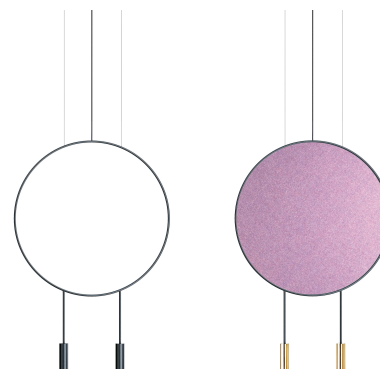

REVOLTA T-3636S

surface suspension lamp

Date	Type
Project	
Location	
Model #	Quantity
Specifier	

Description

Suspension lamp with a circular body, cylindrical aluminium heads and acrylic (PMMA) lens diffusers. Adjustable height. Optional decorative sound absorbing panel. Possibility to create different compositions (see page 5).

Pictures above might not show the specified dimensions or material. They are for illustration purposes only.

Ordering information

Code	Lamp	Canopy	Finish body	Finish head
T-3636S-W	LED 2x6,2W (led included) (2700K / Ang 45° / >90 CRI / 350mA) 230V / Typ* 2x725 lumens / Dimmable Triac	26 BLK Black 71 WH White	26 BLK Black 71 WH White CUSTOM	26 BLK Black 61 S GLD Satin Gold 71 WH White CUSTOM
T-3636S-M	LED 2x6,2W (led included) (3000K / Ang 45° / >90 CRI / 350mA) 230V / Typ* 2x763 lumens / Dimmable Triac			

Date	Type
Project	
Location	
Model #	Quantity
Specifier	

Description

Suspension lamp with a circular body, cylindrical aluminium heads and acrylic (PMMA) lens diffusers. Adjustable height. Optional decorative sound absorbing panel. Possibility to create different compositions (see page 5). Recessed canopy and remote driver. False ceiling for recessed canopy is required Ø 50mm drill.

Pictures above might not show the specified dimensions or material. They are for illustration purposes only.

Ordering information

Code	Lamp	Canopy	Finish body	Finish head
■ T-3636R-W  Ø 50mm drill on dropped ceiling	LED 2x6,2W (led included) E (2700K / Ang 45° / >90 CRI / 350mA) 230V / Typ* 2x725 lumens / Dimmable Triac	■ 26 BLK Black ■ 71 WH White	■ 26 BLK Black ■ 71 WH White ■ CUSTOM	■ 26 BLK Black ■ 61 S GLD Satin Gold ■ 71 WH White ■ CUSTOM
■ T-3636R-M  Ø 50mm drill on dropped ceiling	LED 2x6,12W (led included) E (3000K / Ang 45° / >90 CRI / 350mA) 230V / Typ* 2x763 lumens / Dimmable Triac			