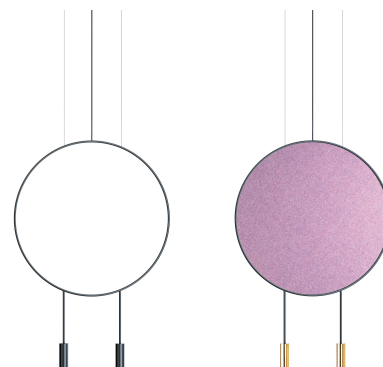

REVOLTA T-3636S

surface suspension lamp

Date	Type
Project	
Location	
Model #	Quantity
Specifier	

Description

Suspension lamp with a circular body, cylindrical aluminium heads and acrylic (PMMA) lens diffusers. Adjustable height. Optional decorative sound absorbing panel. Possibility to create different compositions (see page 5).

Pictures above might not show the specified dimensions or material. They are for illustration purposes only.

Ordering information

Code	Lamp	Canopy	Finish body	Finish head
T-3636S-W	LED 2x6,2W (led included) (2700K / Ang 45° / >90 CRI / 350mA) 230V / Typ* 2x725 lumens / Dimmable Triac	26 BLK Black 71 WH White	26 BLK Black 71 WH White CUSTOM	26 BLK Black 61 S GLD Satin Gold 71 WH White CUSTOM
T-3636S-M	LED 2x6,2W (led included) (3000K / Ang 45° / >90 CRI / 350mA) 230V / Typ* 2x763 lumens / Dimmable Triac			

Date	Type
Project	
Location	
Model #	Quantity
Specifier	

Description

Suspension lamp with a circular body, cylindrical aluminium heads and acrylic (PMMA) lens diffusers. Adjustable height. Optional decorative sound absorbing panel. Possibility to create different compositions (see page 5). Recessed canopy and remote driver. False ceiling for recessed canopy is required Ø 50mm drill.

Pictures above might not show the specified dimensions or material. They are for illustration purposes only.

Ordering information

Code	Lamp	Canopy	Finish body	Finish head
■ T-3636R-W  Ø 50mm drill on dropped ceiling	LED 2x6,2W (led included) E (2700K / Ang 45° / >90 CRI / 350mA) 230V / Typ* 2x725 lumens / Dimmable Triac	■ 26 BLK Black ■ 71 WH White	■ 26 BLK Black ■ 71 WH White ■ CUSTOM	■ 26 BLK Black ■ 61 S GLD Satin Gold ■ 71 WH White ■ CUSTOM
■ T-3636R-M  Ø 50mm drill on dropped ceiling	LED 2x6,12W (led included) E (3000K / Ang 45° / >90 CRI / 350mA) 230V / Typ* 2x763 lumens / Dimmable Triac			