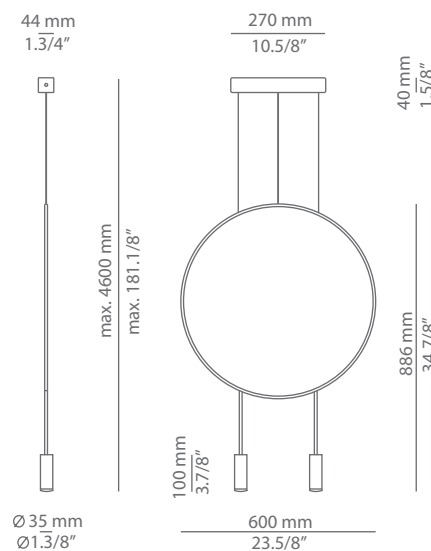

SPECIAL REQUIREMENTS

Custom versions

We offer custom plated or RAL finishes. Alternate lamping and sizes available for projects. Consult our offices.

Special instructions